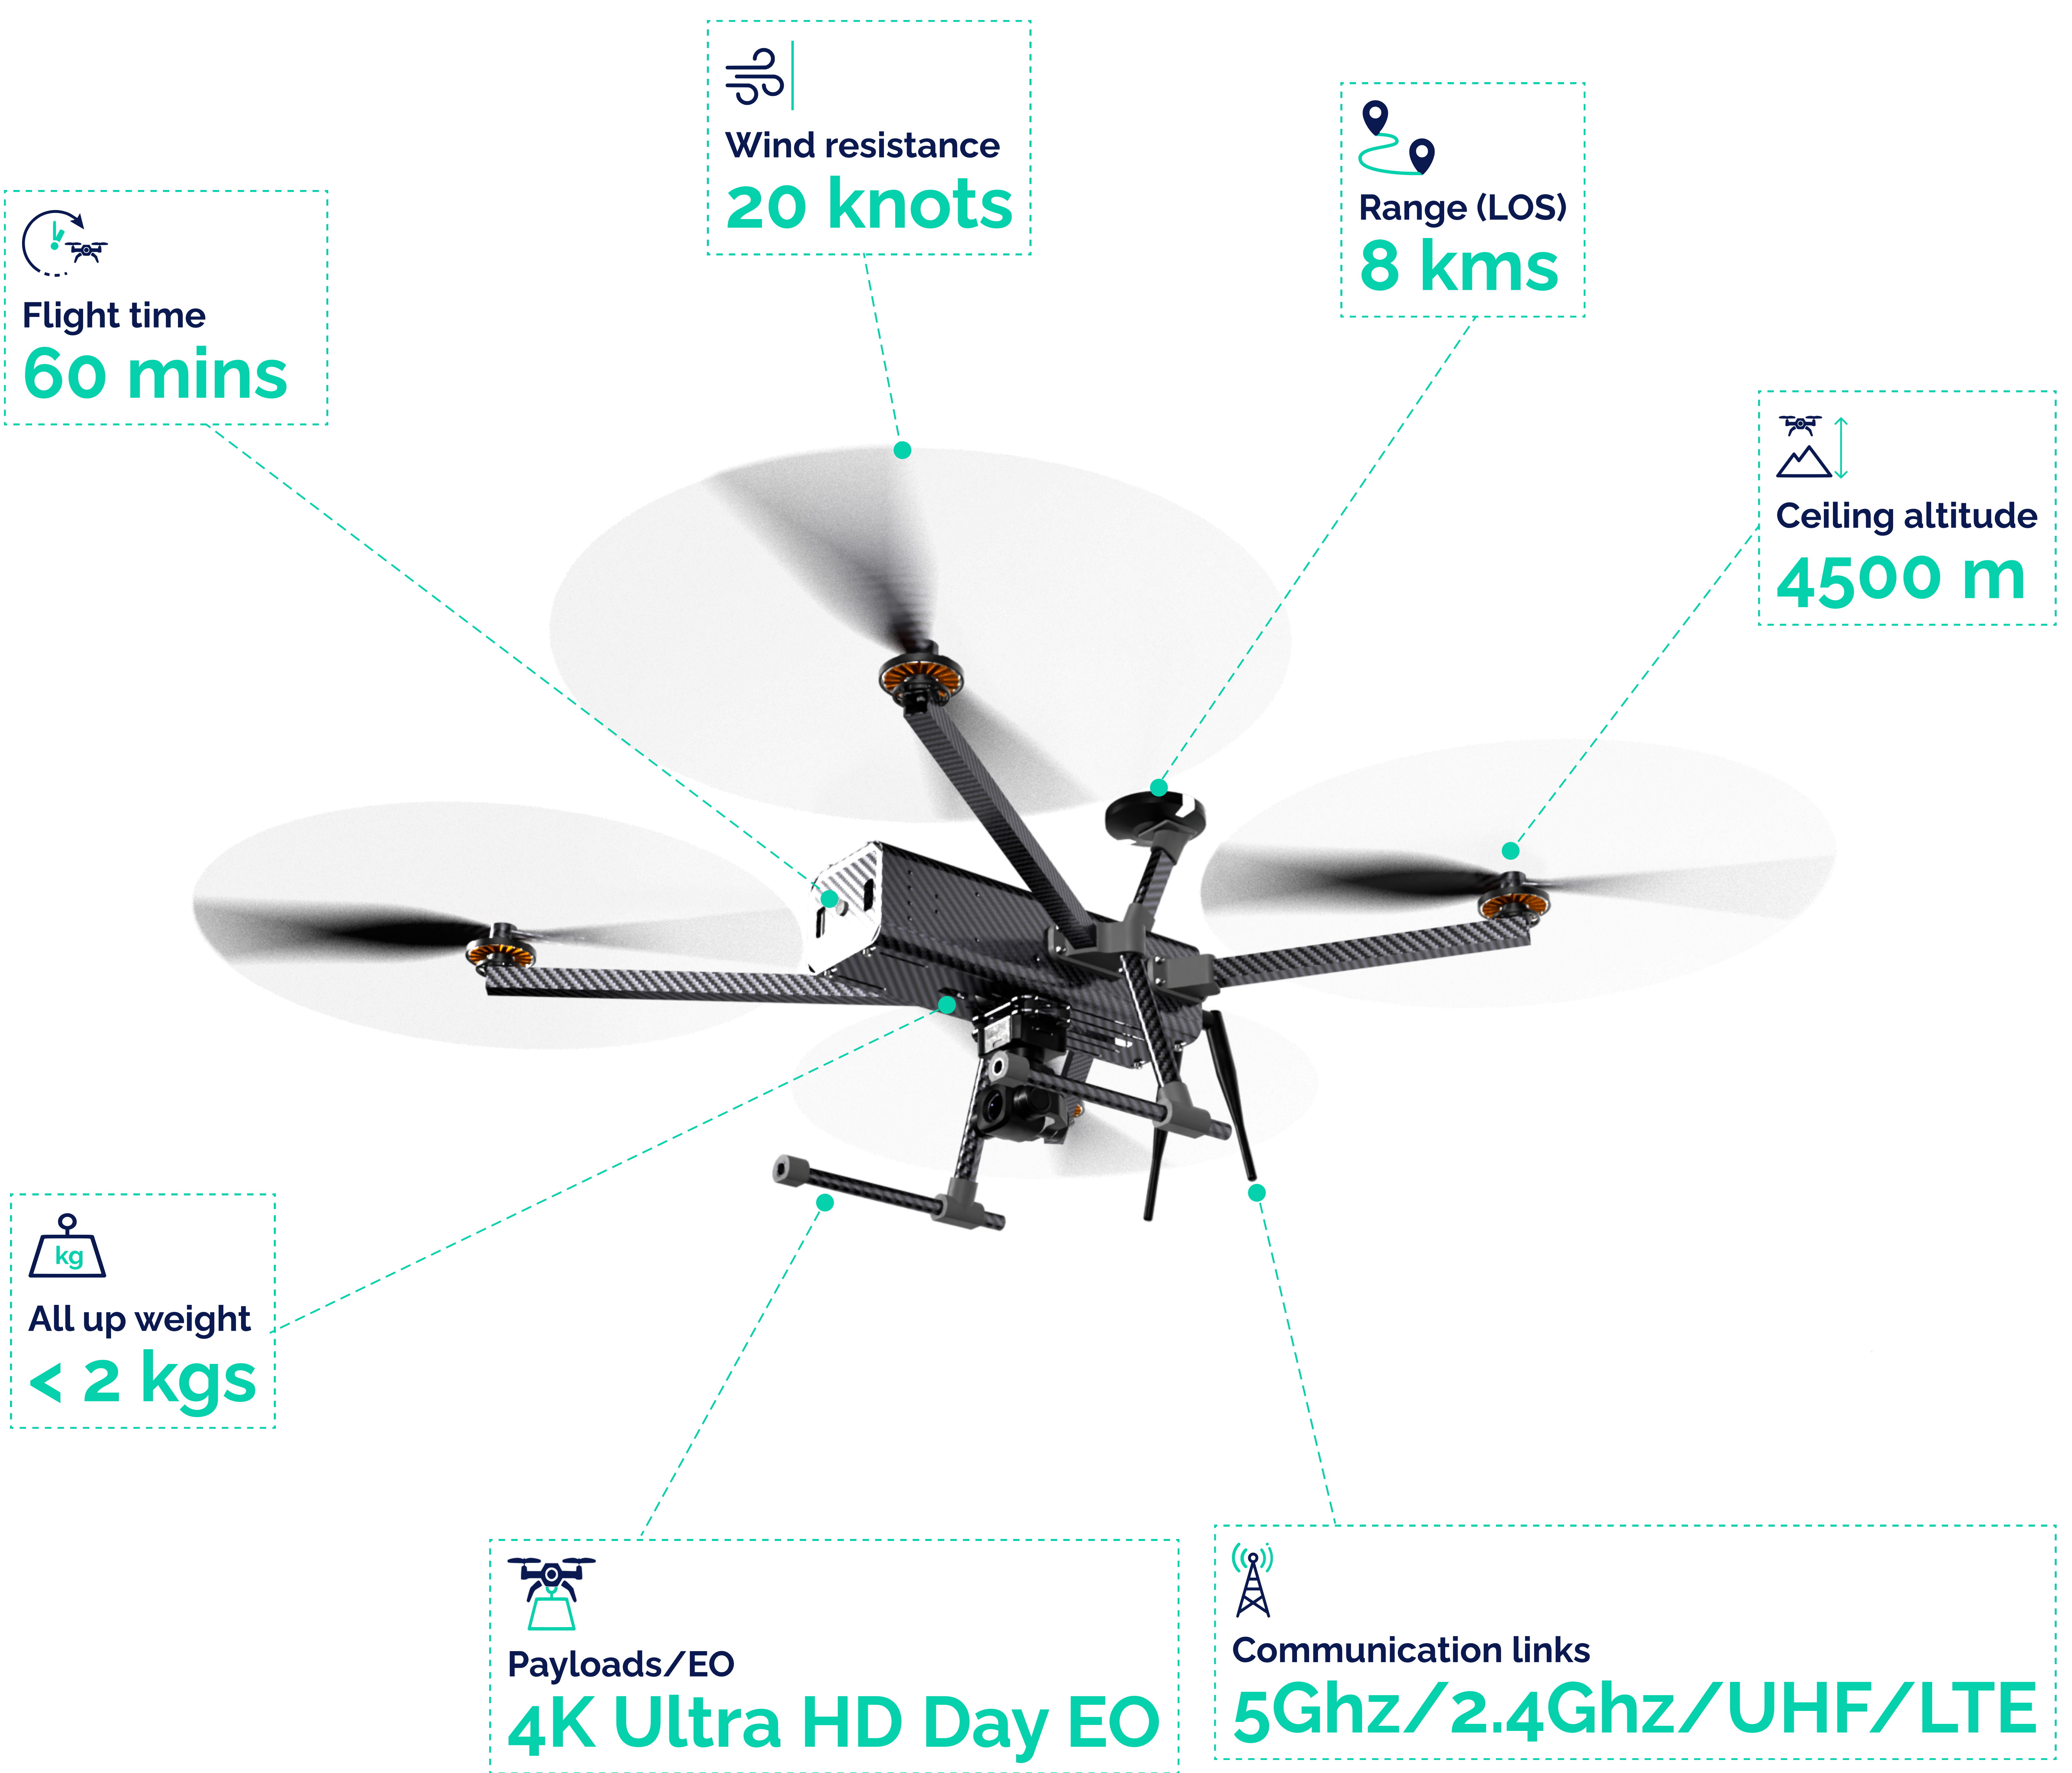

MQ 650 MKII

COMPACT | SWIFT | UTILITARIAN

Advanced Aerial System

60 mins Flight Time
8 Kms LOS Range
4K Ultra HD Day EO

MQ650MKII is a light weight **micro-category** variant borrowing its structural toughness from MQ750+. Developed for **quick deployment** and versatile operations in the coldest and the windiest of weathers, the MQ650MKII delivers **60 mins** of max operational endurance which can be plugged with **10x optical zoom equipped HD electro-optic sensor**. **Swappable battery** options make re-deployment swift enhancing the system's efficacy in real time surveillance missions. Rapid surveillance and reconnaissance in the tactical levels of warfare are most easily and effectively achieved with MQ650MKII.

Quick
Deployment

Tool-less
Assembly

Swappable
Battery

Hot Swappable
Payloads

www.rodella.in

rodellaaerospace@gmail.com

+91-6380897553

H.No 4, 1st Floor, Mount View Villa,
Chunabhatti, Bhopal, MP 462042 IN